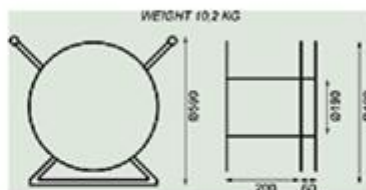

2-HAND REEL

Part no. 60316-00

MILCON NO: 800412