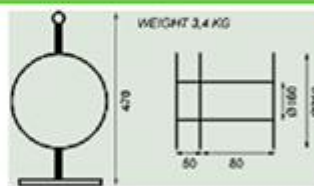

1-HAND REEL

Part no. 60312-00

MILCON NO: 800409