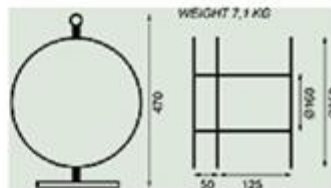

1-HAND REEL

Part no. 60314-00

MILCON NO: 800410
KOODITEKSTIN KANSSA: 800411
("VALOKAAPELI 200M")