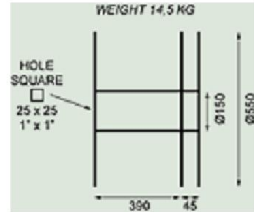

Man-pack part no. 104

TRUCK REEL

Part no. 60320-00

Capacity table

Cable Capacity

Field rewinding of the Cable takes approx. 15 % more space on the Cable Reel, compared to nice and smooth rewinding.

The figures in the table are approx. Capacity are based on above estimation.